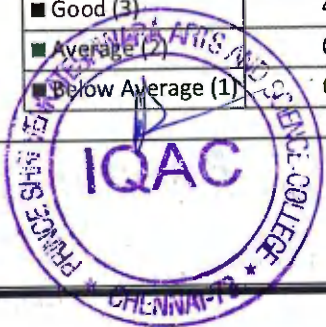

B. Kalpana
PRINCIPAL
PRINCE SHRI VENKATESHWARA
ARTS AND SCIENCE COLLEGE
GOWRIVAKKAM, CHENNAI-600 073.