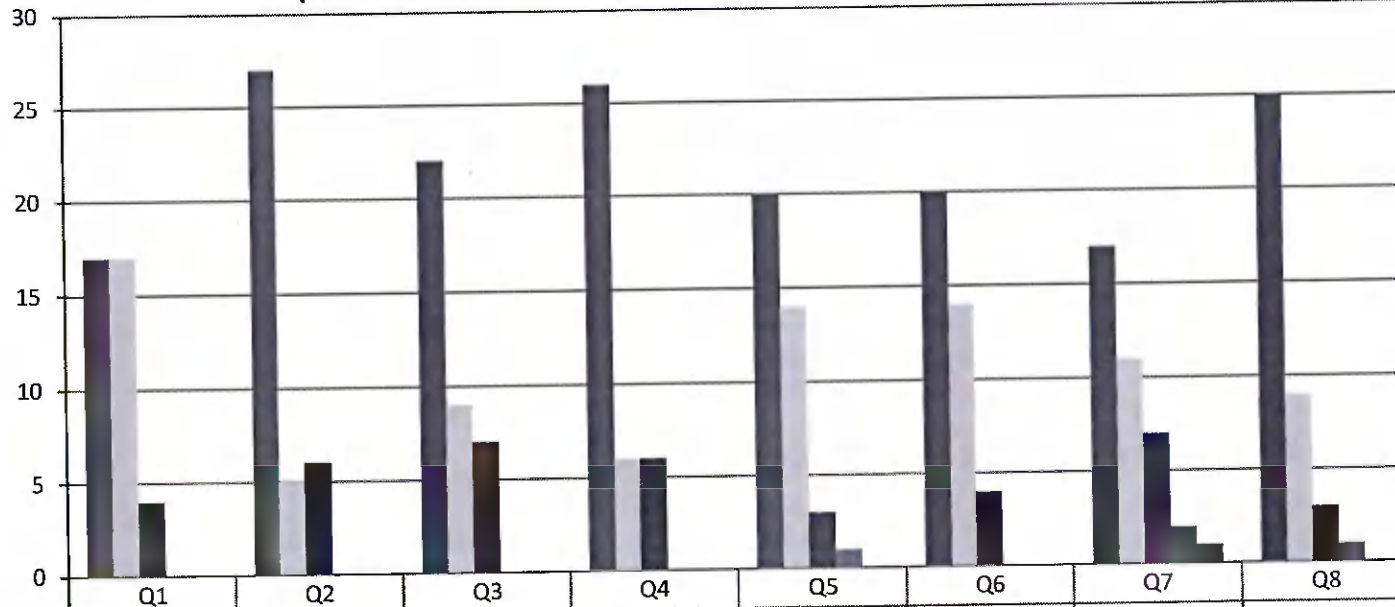

**STUDENT FEEDBACK ON SYLLABUS - 2020-2021**

**B.A. ENGLISH**

(NUMBER OF RESPONDENTS - 38)

	Q1	Q2	Q3	Q4	Q5	Q6	Q7	Q8
■ Excellent (5)	17	27	22	26	20	20	17	25
■ Very Good (4)	17	5	9	6	14	14	11	9
■ Good (3)	4	6	7	6	3	4	7	3
■ Average (2)	0	0	0	0	1	0	2	1
■ Below Average (1)	0	0	0	0	0	0	1	0