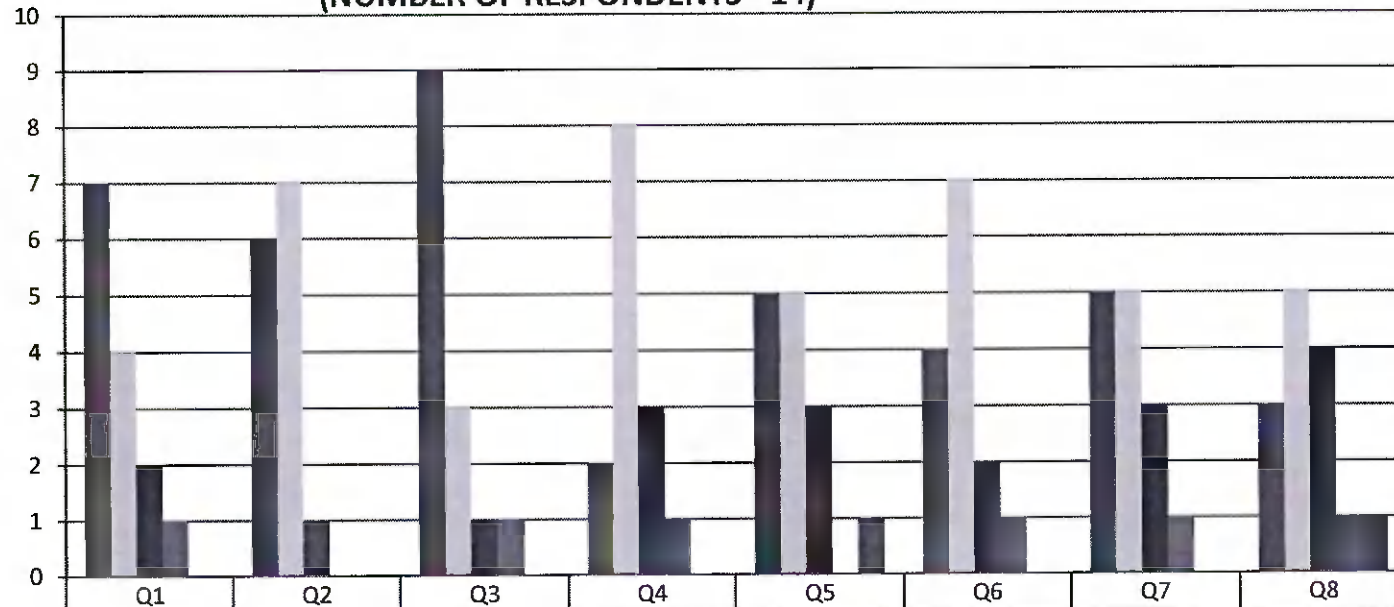

PRINCE SHRI VENKATESWARA ARTS AND SCIENCE COLLEGE

Gowrivakkam, Chennai-600073

Affiliated to University of Madras, ISO 9001:2015 Certified Institution

STUDENT FEEDBACK ON SYLLABUS - 2020-2021

M.Sc. COMPUTER SCIENCE

(NUMBER OF RESPONDENTS - 14)

	Q1	Q2	Q3	Q4	Q5	Q6	Q7	Q8
■ Excellent (5)	7	6	9	2	5	4	5	3
■ Very Good (4)	4	7	3	8	5	7	5	5
■ Good (3)	2	1	1	3	3	2	3	4
■ Average (2)	1	0	1	1	0	1	1	1
■ Below Average (1)	0	0	0	0	1	0	0	1