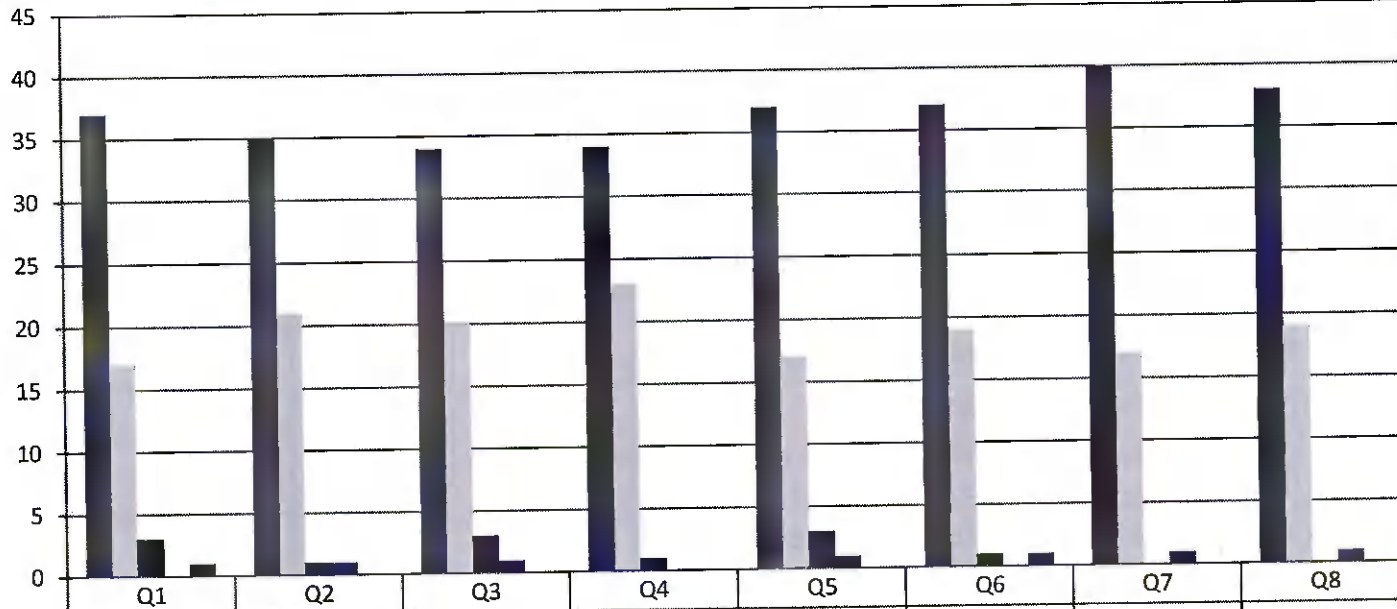

**STUDENT FEEDBACK ON SYLLABUS - 2020-2021**  
**B.Sc. BIOTECHNOLOGY**  
 (NUMBER OF RESPONDENTS - 58)

■ Excellent (5)	37	35	34	34	37	37	40	38
■ Very Good (4)	17	21	20	23	17	19	17	19
■ Good (3)	3	1	3	1	3	1	0	0
■ Average (2)	0	1	1	0	1	0	1	1
■ Below Average (1)	1	0	0	0	0	1	0	0