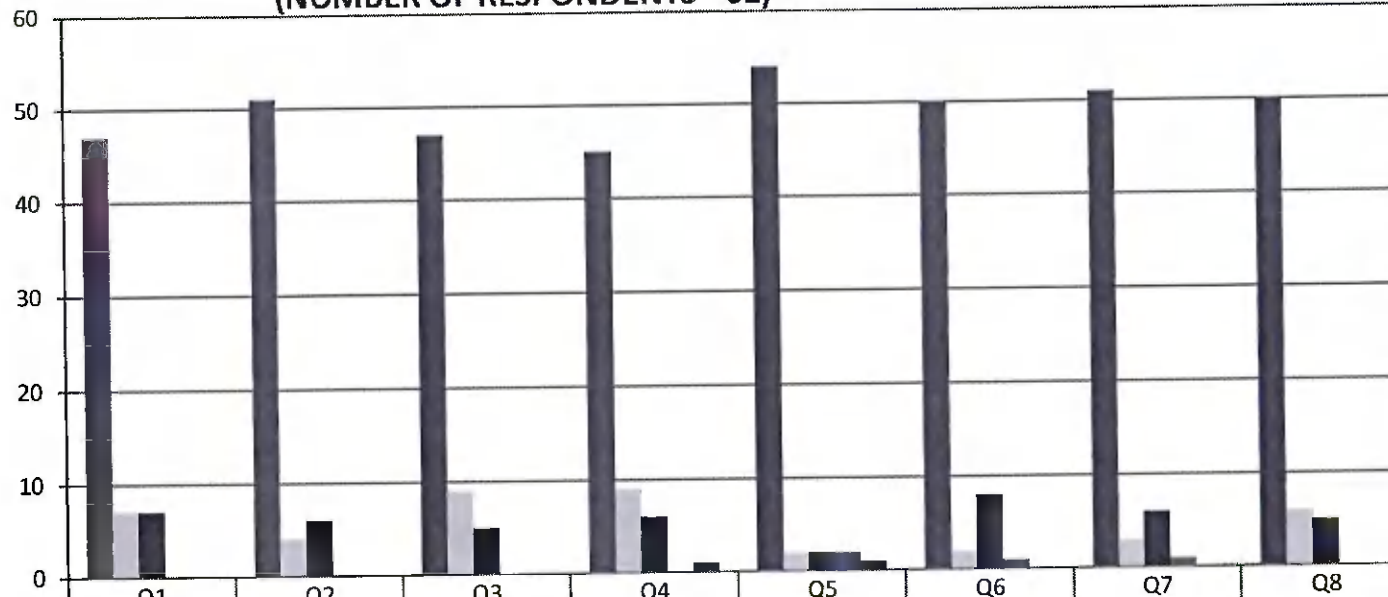

PRINCE SHRI VENKATESWARA ARTS AND SCIENCE COLLEGE

Gowrivakkam, Chennai-600073.

Affiliated to University of Madras, ISO 9001:2015 Certified Institution

STUDENT FEEDBACK ON SYLLABUS - 2020-2021

BBA

(NUMBER OF RESPONDENTS - 61)

■ Excellent (5)	47	51	47	45	54	50	51	50
■ Very Good (4)	7	4	9	9	2	2	3	6
■ Good (3)	7	6	5	6	2	8	6	5
■ Average (2)	0	0	0	0	2	1	1	0
■ Below Average (1)	0	0	0	1	1	0	0	0