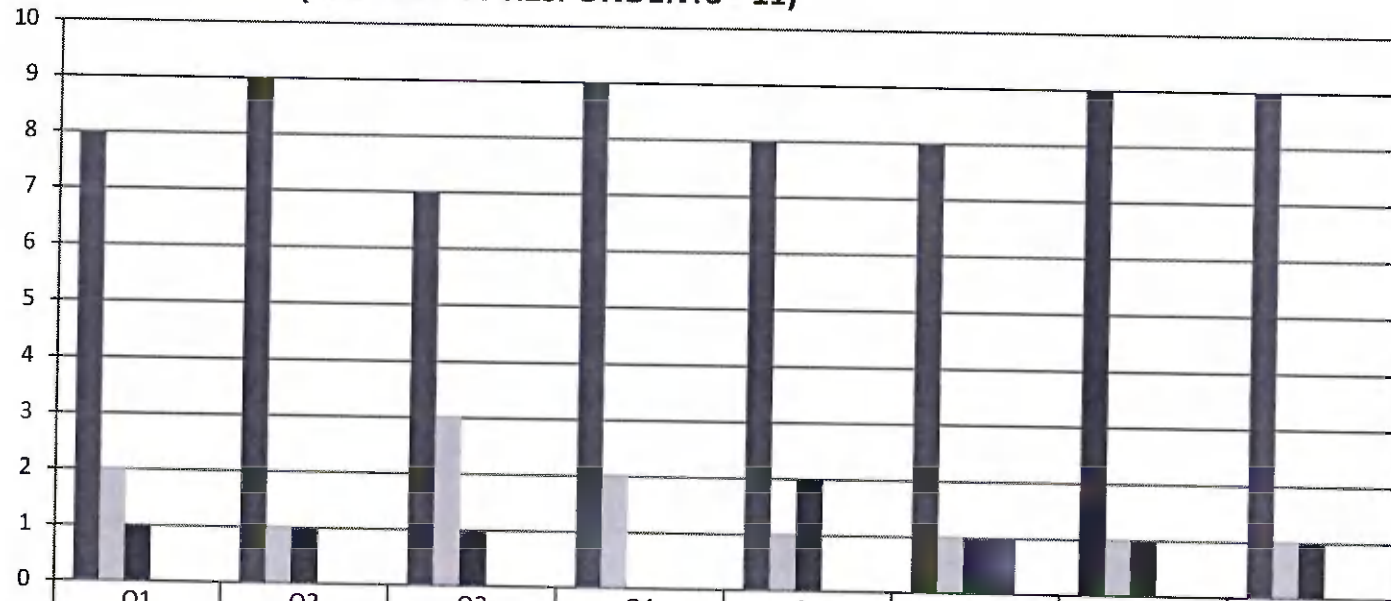

PRINCE SHRI VENKATESWARA ARTS AND SCIENCE COLLEGE

Gowrivakkam, Chennai-600073.

Affiliated to University of Madras, ISO 9001:2015 Certified Institution

STUDENT FEEDBACK ON SYLLABUS - 2020-2021

M.COM

(NUMBER OF RESPONDENTS - 11)

	Q1	Q2	Q3	Q4	Q5	Q6	Q7	Q8
■ Excellent (5)	8	9	7	9	8	8	9	9
■ Very Good (4)	2	1	3	2	1	1	1	1
■ Average	1	1	1	0	2	1	1	1
■ Below Average (1)	0	0	0	0	0	1	0	0
	0	0	0	0	0	0	0	0