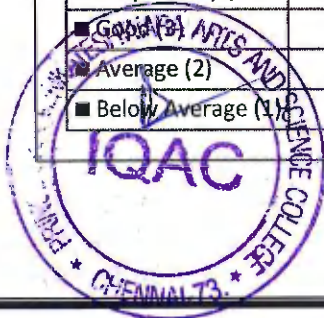

B. Kalpana
PRINCIPAL
PRINCE SHRI VENKATESHWARA
ARTS AND SCIENCE COLLEGE
GOWRIVAKKAM, CHENNAI 600 073