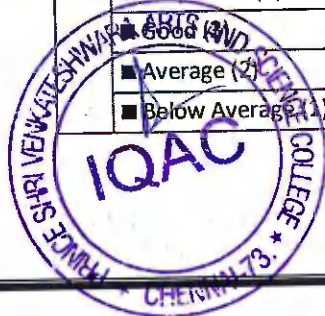

B. Kalpana
PRINCIPAL
PRINCE SHRI VENKATESHWARA
ARTS AND SCIENCE COLLEGE
GOWRIVAKKAM, CHENNAI-600 073