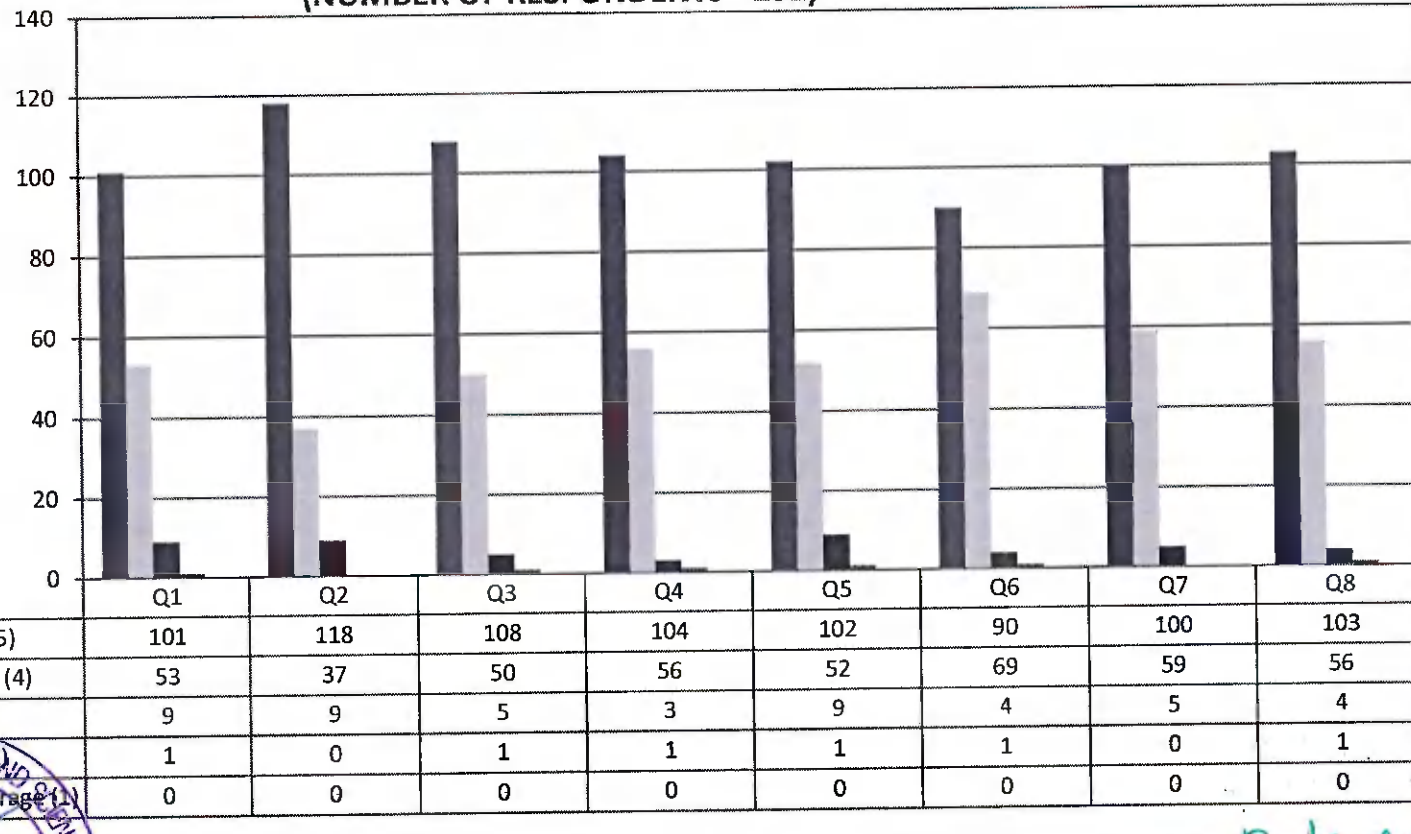

**STUDENT FEEDBACK ON SYLLABUS - 2020-2021**

**B.Sc. COMPUTER SCIENCE**

(NUMBER OF RESPONDENTS - 202)

*B. Kalpana*  
**PRINCIPAL**

**PRINCE SHRI VENKATESHWARA  
ARTS AND SCIENCE COLLEGE**

GOWRIVAKKAM, CHENNAI-600 073.